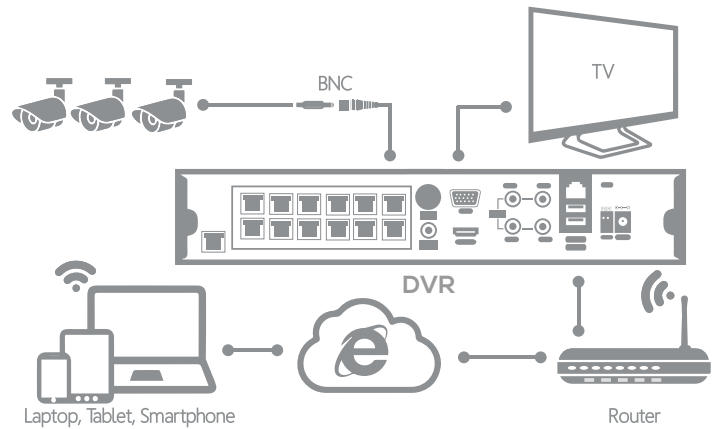

USB Port	3 Ports, USB 2.0
RS485	1 Port for PTZ Control
Ethernet	1 RJ-45 Port (10/100Mbps)

**GENERAL**

Power Supply	DC 12V/5A
Video System	NTSC/PAL Switch Selectable
Remote Access	Cloud System For Remote Access, NO Port Mapping
Compatibility For	iOS, Android
Compatible Video Format	AHD/TVI/CVI/CBVS

**MODEL: LX2CA**

-   
Motion Detection
-   
Notification Alarm
-   
Remote View
-   
High Resolution
-   
No Monthly Fees

**LOGAN LIVE**  
**FREE APP**  
Remote View