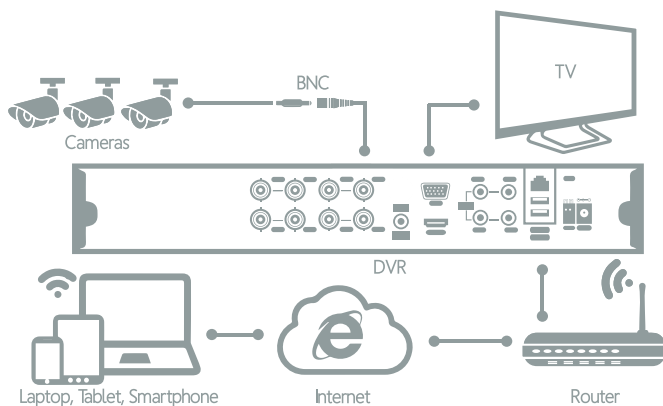

16 Channels 1080P All in One DVR

TECHNICAL SPECIFICATIONS FOR DVR	
VIDEO	
Video Input	DVR: 8CH 1080P Hybrid: 4CH 1080P + 4CH IP 1080P NVR: 8CH IP 1080P / 4CH 3MPX / 4CH 5MPX
Video Output	VGA, HDMI
Display Resolution	Up to 1080P (1920 x 1080)
Display Split	DVR: 1/4/8/9 Screen Hybrid: 1/4/8/9 Screen NVR: 1/4/8/9 Screen
AUDIO	
Audio Input	8 Channel RCA
Audio Output	1 Channel RCA
RECORDING	
Record Quality	Up to 1080N DVR mode, up to 1080P NVR mode
Video Compression	H.264 (High Profile)
Record Mode	Manual / Schedule / Motion / Alarms
PLAYBACK	
Simultaneously Playback	1/2/4 Channels
Backup Mode	USB Device, Web Browser, Mobile App
Playback Quality	Up to 1080P (1920 x 1080)
STORAGE	
HDD Port	2 SATA Port
HDD Capacity	Up to 8TB
EXTERNAL PORTS	
USB Port	2 Ports, USB 2.0
RS485	1 Port for PTZ Control
Ethernet	1 RJ-45 Port (10/100Mbps)
GENERAL	
Power Supply	DC 12V/3A
Video System	NTSC/PAL Switch Selectable
Remote Access	Cloud System For Remote Access. NO Port Mapping
Compatibility For	iOS, Android
Compatible Video Format	AHD/TVI/CVI/CBVS

MODEL: LX8DNR

Motion Detection

Notification Alarm

Remote View

High Resolution

No Monthly Fees

**LOGAN LIVE
FREE APP**
Remote View