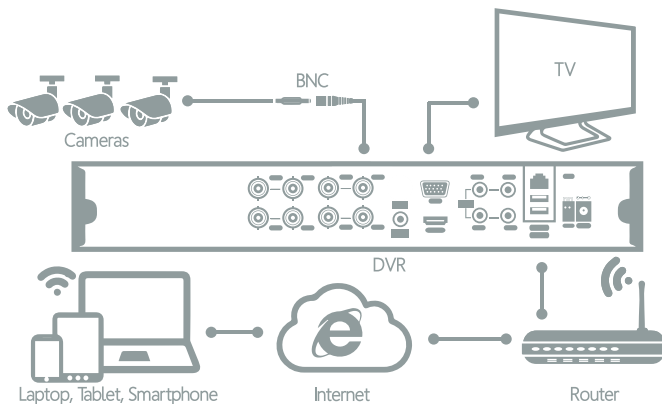

8 Channels 1080P All in One DVR

TECHNICAL SPECIFICATIONS FOR DVR

VIDEO	
Video Input	DVR: 8CH 1080P Hybrid: 4CH 1080P + 4CH IP 1080P NVR: 16CH IP 1080P / 9CH IP 1080P / 16CH IP 960P / 4CH IP 5Mpx
Video Output	VGA, HDMI
Display Resolution	Up to 1080P (1920 x 1080)
Display Split	DVR: 1/4/9 Screen Hybrid: 1/4/9 Screen NVR: 1/4/9/16 Screen
AUDIO	
Audio Input	4 Channel RCA
Audio Output	1 Channel RCA
RECORDING	
Record Quality	Up to 1080P
Video Compression	H.264 (High Profile)
Record Mode	Manual / Schedule / Motion / Alarms
PLAYBACK	
Simultaneously Playback	1/2/4 Channels
Backup Mode	USB Device, Web Browser, Mobile App
Playback Quality	Up to 1080P (1920 x 1080)
STORAGE	
HDD Port	2 SATA Port
HDD Capacity	Up to 8TB
EXTERNAL PORTS	
USB Port	2 Ports, USB 2.0
RS485	1 Port for PTZ Control
Ethernet	1 RJ-45 Port (10/100Mbps)
GENERAL	
Power Supply	DC 12V/3A
Video System	NTSC/PAL Switch Selectable
Remote Access	Cloud System For Remote Access, NO Port Mapping
Compatibility For	iOS, Android
Compatible Video Format	AHD/TVI/CVI/CBVS

MODEL: LX8DNW

Motion Detection

Notification Alarm

Remote View

High Resolution

No Monthly Fees

LOGAN LIVE
FREE APP
Remote View