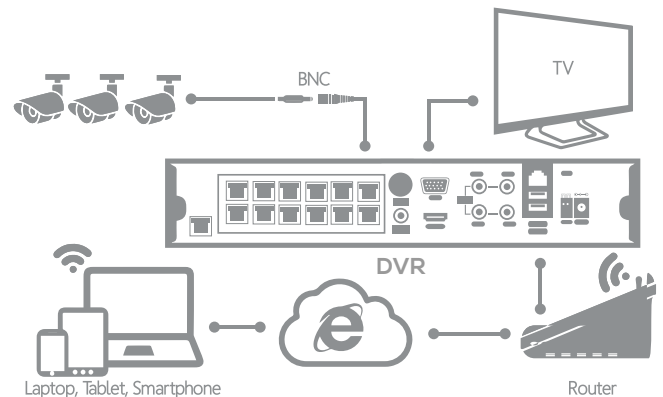

USB Port	2 Ports, USB 2.0
RS485	1 Port for PTZ Control
Ethernet	1 RJ-45 Port (10/100Mbps)

GENERAL

Power Supply	DC 12V/3A
Video System	NTSC/PAL Switch Selectable
Remote Access	Cloud System For Remote Access, NO Port Mapping
Compatibility For	iOS, Android
Compatible Video Format	AHD/TVI/CVI/CBVS

MODEL: LX6CN

- 
Motion Detection
- 
Notification Alarm
- 
Remote View
- 
High Resolution
- 
No Monthly Fees

LOGAN LIVE
FREE APP
Remote View