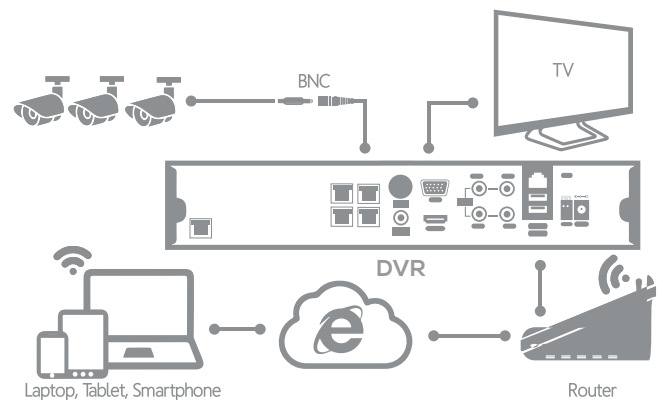

#### EXTERNAL PORTS

|          |                           |
|----------|---------------------------|
| USB Port | 2 Ports, USB 2.0          |
| RS485    | 1 Port for PTZ Control    |
| Ethernet | 1 RJ-45 Port (10/100Mbps) |

#### GENERAL

|                         |   |
|-------------------------|---|
| Power Supply            | DC 12V/3A                                       |
| Video System            | NTSC/PAL Switch Selectable                      |
| Remote Access           | Cloud System For Remote Access, NO Port Mapping |
| Compatibility For       | iOS, Android                                    |
| Compatible Video Format | AHD/TVI/CVI/CBVS                                |

**MODEL:LX4CN**

**LOGAN LIVE**  
**FREE APP**  
Remote View