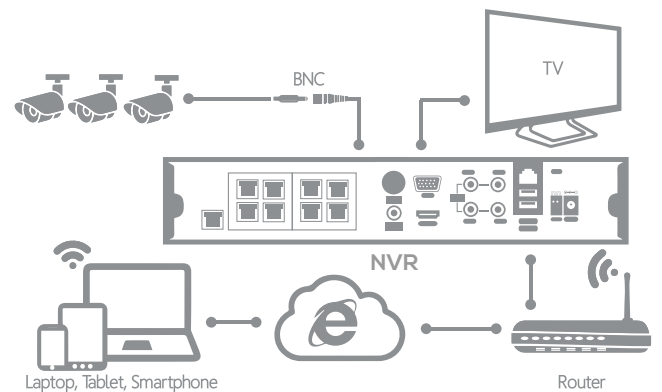

8 PoE Channels 4K IP NVR

TECHNICAL SPECIFICATIONS	
NVR	
VIDEO	
Video Input	8 PoE Channels
Video Output	HDMI, VGA
Display Resolution	Up to 4K monitor
Display Split	1/4 Screen
AUDIO	
Audio Input	1CH
Audio Output	1CH
RECORDING	
Record Resolution	Up to 4K (3840*2160) Real Time
Record Mode	Manual / Schedule / Motion / Alarms
Record Bandwidth	Max 128Mbps
PLAYBACK	
Simultaneously Playbacl	4K: 2ch/4MP: 4ch/2MP: 8ch realtime
Backup Mode	USB Device, Network, Mobile App
Playback Quality	Up to 4K (3840*2160) Real Time
EXTERNAL PORTS	
USB Port	2 USB 2.0 / 1 USB 3.0
RS485	4 Port for Alarm in / 1 Port for Alarm out
Ethernet	1 RJ-45 Port (10/100Mbps)
STORAGE	
HDD	Not Included
HDD Port	1 SATA Port
HDD Capacity	Up to 8TB
e-SATA	None
GENERAL	
Power Supply	AC 100~240V/2A, PoE Switch 48V
ONVIF	Yes
Remote Access	Cloud System For Remote Access, NO Port Mapping
Compatibility For	iOS, Android

MODEL:LN8GNS

LOGAN LIVE
FREE APP
Remote View