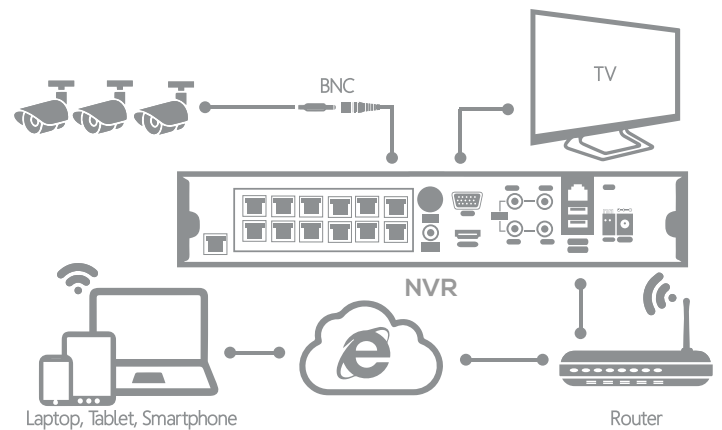

32 PoE Channels 4K IP NVR

TECHNICAL SPECIFICATIONS	
NVR	
VIDEO	
Video Input	32 PoE Channels
Video Output	HDMI, VGA
Display Resolution	Up to 4K monitor
Display Split	1/4/6/8/9/10/13/14/16 Screen
AUDIO	
Audio Input	1CH
Audio Output	1CH
RECORDING	
Record Resolution	Up to 4K (3840*2160) Real Time
Record Mode	Manual / Schedule / Motion / Alarms
Record Bandwidth	Max 320Mbps
PLAYBACK	
Simultaneously Playbacl	4K: 4ch/4MP: 8ch/3MP: 10ch/2MP: 20ch realtime
Backup Mode	USB Device, Network, Mobile App
Playback Quality	Up to 4K (3840*2160) Real Time
EXTERNAL PORTS	
USB Port	2 USB 2.0 / 1 USB 3.0
RS485	16 Port for Alarm in / 1 Port for Alarm out
Ethernet	1 RJ-45 Port (10/100Mbps)
STORAGE	
HDD	Not Included
HDD Port	2 SATA Port
HDD Capacity	Up to 8TB each one
e-SATA	Yes
GENERAL	
Power Supply	AC 100~240V/2A, PoE Switch 48V
ONVIF	Yes
Remote Access	Cloud System For Remote Access, NO Port Mapping
Compatibility For	iOS, Android

MODEL:LN2GNS

LOGAN LIVE
FREE APP
Remote View