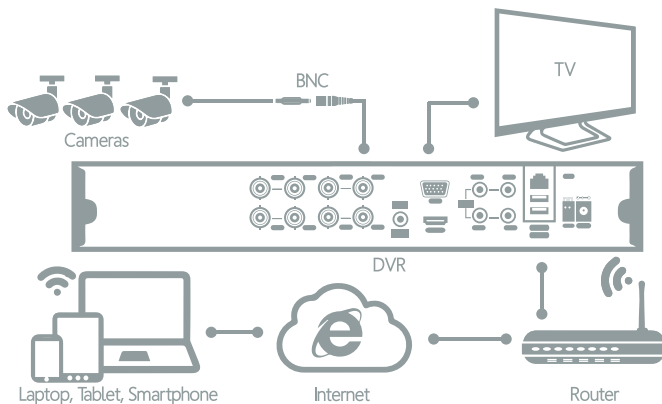

8 Channels 1080N All in One DVR

TECHNICAL SPECIFICATIONS FOR DVR	
VIDEO	
DVR:	8CH 1080P
Video Input	Hybrid: 4CH 1080P + 4CH IP 1080P / 2CH 1080P + 6CH IP 1080P NVR: 8CH IP 1080P / 4CH 3MPX
Video Output	VGA, HDMI
Display Resolution	Up to 1080P (1920 x 1080)
Display Split	DVR: 1/4/8/9 Screen Hybrid: 1/4/8/9 Screen NVR: 1/4/8/9 Screen
AUDIO	
Audio Input	4 Channel RCA
Audio Output	1 Channel RCA
RECORDING	
Record Quality	Up to 1080N DVR mode, up to 1080P NVR mode
Video Compression	H.264 (High Profile)
Record Mode	Manual / Schedule / Motion / Alarms
PLAYBACK	
Simultaneously Playback	1/2/4 Channels
Backup Mode	USB Device, Web Browser, Mobile App
Playback Quality	Up to 1080P (1920 x 1080)
STORAGE	
HDD Port	2 SATA Port
HDD Capacity	Up to 8TB
EXTERNAL PORTS	
USB Port	2 Ports, USB 2.0
RS485	1 Port for PTZ Control
Ethernet	1 RJ-45 Port (10/100Mbps)
GENERAL	
Power Supply	DC 12V/3A
Video System	NTSC/PAL Switch Selectable
Remote Access	Cloud System For Remote Access, NO Port Mapping
Compatibility For	iOS, Android
Compatible Video Format	AHD/TVI/CVI/CBVS

MODEL: LX8WIN

Motion Detection

Notification Alarm

Remote View

High Resolution

No Monthly Fees

LOGAN HD
FREE APP
Remote View