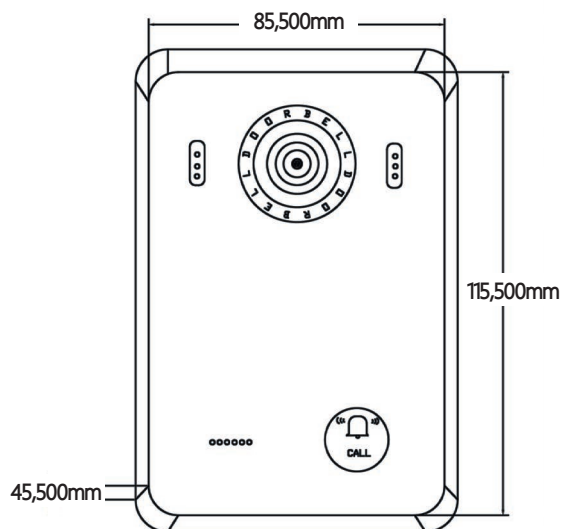

LOGAN TECHNOLOGY INC.

Address: 8338 NW 66th St, Miami, FL 33166 United States.

Phone: +1800-6409048 / sales@logan-cam.com

Logan Technology
www.logan-cam.com

CCTV Data Sheet

TECHNICAL SPECIFICATIONS

Image Sensor	1/4" OV7725 CMOS
P2P Technology	Wireless
Compress Mode	MJPEG
Frame Rate	25/30fps
Resolution	640 x 480 (VGA)
Lens Mount	2,5mm
Field of View	82° Degrees
IR LED's	5 pcs
Night Vision	16ft / 5m
Network Interface	RJ-45 10/100 MB
Data Rate	WIFI 802.11 (b, g, n)
Power Supply	DC 12V/1A

WHAT'S IN THE BOX

- 1 User Manual
- 1 Installation CD
- 1 AC 100/240V Power Adapter
- 1 Base

ICall Bell

FREE APP
REMOTE VIEW