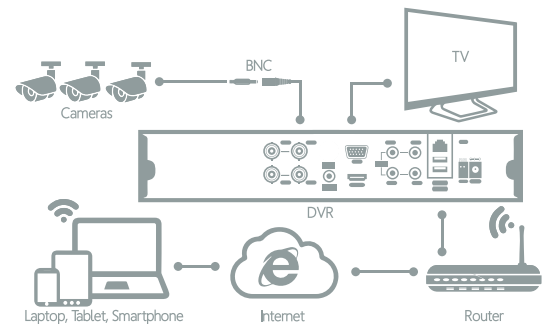

1080P All in one 4CH DVR + 1TB HDD

TECHNICAL SPECIFICATIONS FOR DVR

VIDEO	
Video Input	DVR: 4CH 1080P Hybrid: 2CH 1080P + 2CH IP 1080P
Video Output	NVR: 4CH IP 1080P VGA, HDMI
Display Resolution	Up to 1080P (1920 x 1080)
Display Split	DVR: 1/4 Screen Hybrid: 1/4 Screen NVR: 1/4 Screen
AUDIO	
Audio Input	4 Channel RCA
Audio Output	1 Channel RCA
RECORDING	
Record Quality	Up to 1080N DVR mode, up to 1080P NVR mode
Video Compression	H.264 (High Profile)
Record Mode	Manual / Schedule / Motion / Alarms
PLAYBACK	
Simultaneously Playbac	1/2/4 Channels
Backup Mode	USB Device, Web Browser, Mobile App
Playback Quality	Up to 1080P (1920 x 1080)
EXTERNAL PORTS	
USB Port	2 Ports, USB 2.0
RS485	1 Port for PTZ Control
Ethernet	1 RJ-45 Port (10/100Mbps)
STORAGE	
HDD Port	2 SATA Port
HDD Capacity	Up to 8TB
GENERAL	
Power Supply	DC 12V/4A
Video System	NTSC/PAL Switch Selectable
Remote Access	Cloud System For Remote Access, NO Port Mapping
Compatibility For	iOS, Android
Compatible Video Form	AHD/TVI/CVI/CBVS

MODEL: LX4CB

Motion Detection

Notification Alarm

Remote View

High Resolution

No Monthly Fees

LOGAN LIVE

FREE APP

Remote View