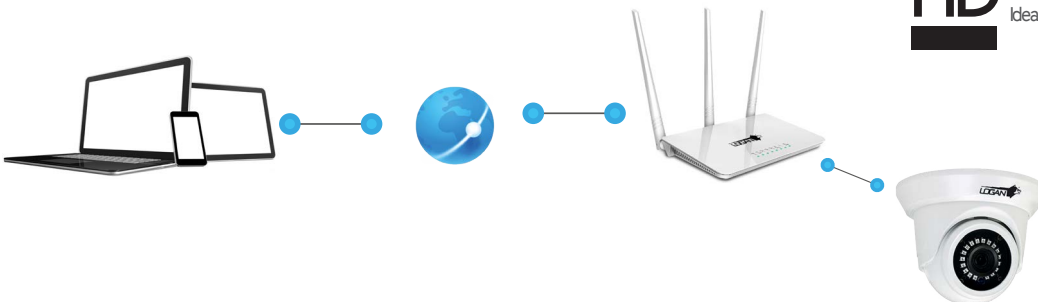

MODEL: LP2BDCS

HD

High Quality HD Wireless IP Camera

Ideal suited for small business, factories and home. You can watch rooms, babies pets, elders with sharp HD video and clear voice sound.