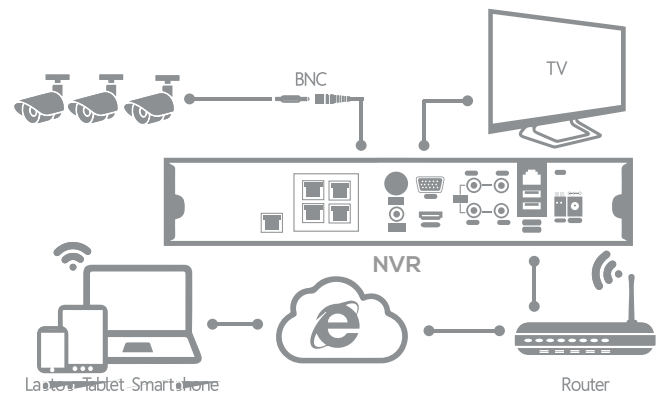

## 4 PoE Channels 4K IP NVR

TECHNICAL SPECIFICATIONS	
NVR	
VIDEO	
Video Input	4 PoE Channels
Video Output	HDMI, VGA
Display Resolution	Up to 4K monitor
Display Split	1/4 Screen
AUDIO	
Audio Input	1CH
Audio Output	1CH
RECORDING	
Record Resolution	4K: 1CH / 4MPX: 2CH / 2MPX: 4CH in Realtime
Record Mode	Manual / Schedule / Motion / Alarms
Record Bandwidth	Max 40Mbps
PLAYBACK	
Simultaneously Playback	4K: 1CH / 4MPX: 2CH / 2MPX: 4CH in Realtime
Backup Mode	USB Device, Network, Mobile App
Playback Quality	Up to 4K (3840*2160) Real Time
EXTERNAL PORTS	
USB Port	2 USB 2.0
RS485	4 Port for Alarm in / 1 Port for Alarm out
Ethernet	1 RJ-45 Port (10/100Mbps)
STORAGE	
HDD	Not Included
HDD Port	1 SATA Port
HDD Capacity	Up to 8TB
e-SATA	None
GENERAL	
Power Supply	AC 100-240V/1.2A, PoE Switch 48V
ONVIF	Yes
Remote Access	Cloud System For Remote Access, NO Port Mapping
Compatibility For	iOS, Android

### MODEL:LN4GNS

**LOGAN LIVE**  
**FREE APP**  
Remote View