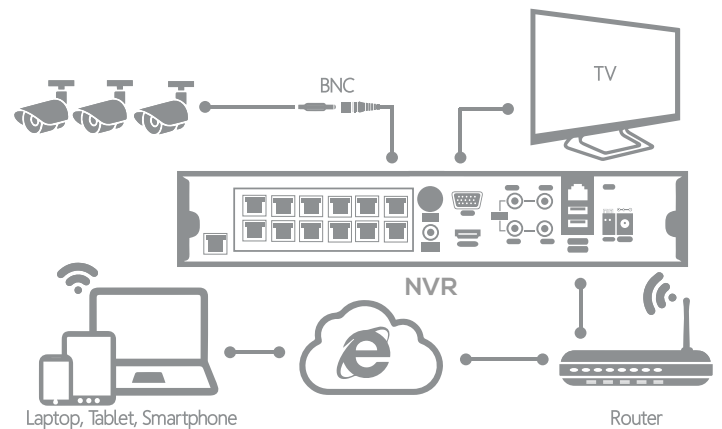

16 PoE Channels 4K IP NVR

TECHNICAL SPECIFICATIONS	
NVR	
VIDEO	
Video Input	4 PoE Channels
Video Output	HDMI, VGA
Display Resolution	Up to 4K monitor
Display Split	1/4/6/8/9 Screen
AUDIO	
Audio Input	1CH
Audio Output	1CH
RECORDING	
Record Resolution	Up to 4K (3840*2160) Real Time
Record Mode	Manual / Schedule / Motion / Alarms
Record Bandwidth	Max 320Mbps
PLAYBACK	
Simultaneously Playbac	4K: 2ch/4MP; 4ch/2MP; 8ch realtime
Backup Mode	USB Device, Network, Mobile App
Playback Quality	Up to 4K (3840*2160) Real Time
EXTERNAL PORTS	
USB Port	2 USB 2.0 / 1 USB 3.0
RS485	8 Port for Alarm in / 1 Port for Alarm out
Ethernet	1 RJ-45 Port (10/100Mbps)
STORAGE	
HDD	Not Included
HDD Port	2 SATA Port
HDD Capacity	Up to 8TB each one
e-SATA	None
GENERAL	
Power Supply	AC 100~240V/2A, PoE Switch 48V
ONVIF	Yes
Remote Access	Cloud System For Remote Access, NO Port Mapping
Compatibility For	iOS, Android

MODEL:LN6GNS

LOGAN LIVE

FREE APP
Remote View