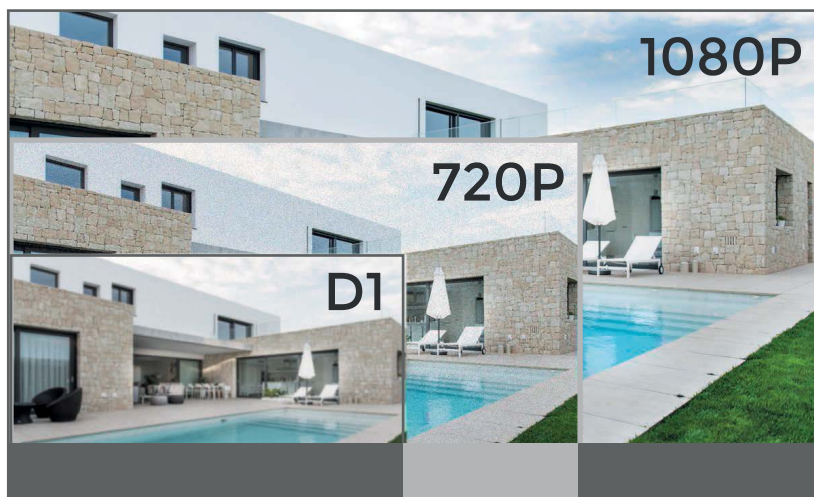

TECHNICAL SPECIFICATIONS FOR THE CAMERA

Image Sensor	1/3" AR0237 CMOS/1080P
Camera Resolution	2 Megapixel
Effective Pixels	1920(H) x 1080(V)
Infrared LED	36 pcs
Lens Mount	3,6mm
Format	AHD/CVI/TVI/CBVS
Video Output	1CH BNC
Field of View	70° Degrees
Minimum Illumination	0 LUX (IR on)
IR Cut Filter	Yes
Night Vision Distance	82ft / 25m
Shutter Speed	NTSC (1/60 sec-1/100,000 sec)
Operative Temperature	14° ~ 122°F/ - 10° ~ 50°C
Ingress Protection	IP66
Power Supply	DC 12V/320mA (IR on)
Housing	Plastic

*Reference Image