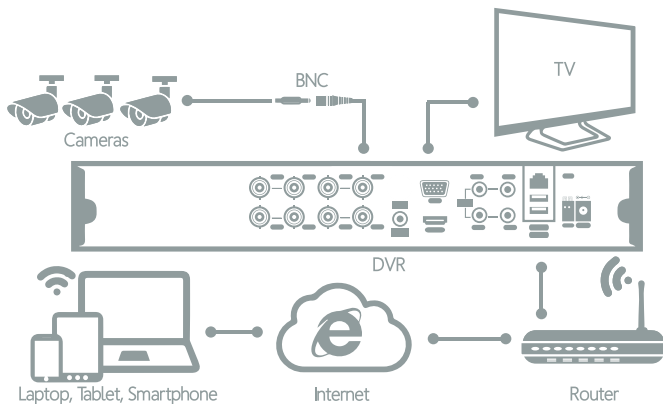

8 Channels 1080P All in One DVR

TECHNICAL SPECIFICATIONS FOR DVR	
VIDEO	
DVR: 8CH 1080P	
Video Input	Hybrid: 4CH 1080P + 4CH IP 1080P / 2CH 1080P + 6CH IP 1080P NVR: 8CH IP 1080P / 4CH 3MPX
Video Output	VGA, HDMI
Display Resolution	Up to 1080P (1920 x 1080)
Display Split	DVR: 1/4/8/9 Screen
	Hybrid: 1/4/8/9 Screen
AUDIO	
Audio Input	4 Channel RCA
Audio Output	1 Channel RCA
RECORDING	
Record Quality	Up to 1080N DVR mode, up to 1080P NVR mode
Video Compression	H.264 (High Profile)
Record Mode	Manual / Schedule / Motion / Alarms
PLAYBACK	
Simultaneously Playback	1/2/4 Channels
Backup Mode	USB Device, Web Browser, Mobile App
Playback Quality	Up to 1080P (1920 x 1080)
STORAGE	
HDD Port	2 SATA Port
HDD Capacity	Up to 8TB
EXTERNAL PORTS	
USB Port	2 Ports, USB 2.0
RS485	1 Port for PTZ Control
Ethernet	1 RJ-45 Port (10/100Mbps)
GENERAL	
Power Supply	DC 12V/3A
Video System	NTSC/PAL Switch Selectable
Remote Access	Cloud System For Remote Access, NO Port Mapping
Compatibility For	iOS, Android
Compatible Video Format	AHD/TVI/CVI/CBVS

MODEL: LX8CN

Motion Detection

Notification Alarm

Remote View

High Resolution

No Monthly Fees

LOGAN LIVE
FREE APP
Remote View