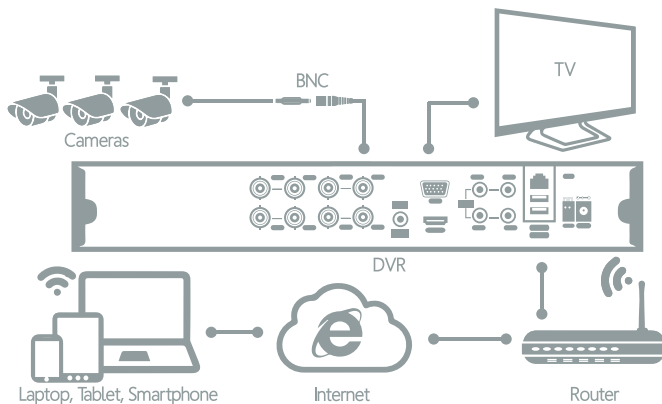

8 Channels 1080N All in One DVR

TECHNICAL SPECIFICATIONS FOR DVR	
VIDEO	
DVR: 8CH 1080N	
Video Input	Hybrid: 4CH 1080N + 4CH IP 720P / 2CH 1080N + 6CH IP 720P NVR: 8CH IP 720P / 4CH 720P
Video Output	VGA, HDMI
Display Resolution	Up to 720P (1280 x 720)
Display Split	DVR: 1/4/8/9 Screen Hybrid: 1/4/8/9 Screen NVR: 1/4/8/9 Screen
AUDIO	
Audio Input	4 Channel RCA
Audio Output	1 Channel RCA
RECORDING	
Record Quality	Up to 1080N DVR mode, up to 720P NVR mode
Video Compression	H.264 (High Profile)
Record Mode	Manual / Schedule / Motion / Alarms
PLAYBACK	
Simultaneously Playback	1/2/4 Channels
Backup Mode	USB Device, Web Browser, Mobile App
Playback Quality	Up to 720P (1280 x 720)
STORAGE	
HDD Port	2 SATA Port
HDD Capacity	Up to 8TB
EXTERNAL PORTS	
USB Port	2 Ports, USB 2.0
RS485	1 Port for PTZ Control
Ethernet	1 RJ-45 Port (10/100Mbps)
GENERAL	
Power Supply	DC 12V/3A
Video System	NTSC/PAL Switch Selectable
Remote Access	Cloud System For Remote Access, NO Port Mapping
Compatibility For	iOS, Android
Compatible Video Format	AHD/TVI/CVI/CBVS

MODEL: LX8CW

Motion Detection

Notification Alarm

Remote View

High Resolution

No Monthly Fees

LOGAN HD
FREE APP
Remote View