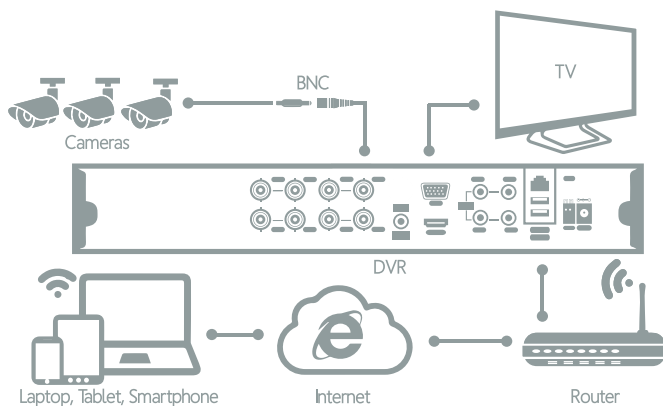

16 Channels 1080P All in One DVR

TECHNICAL SPECIFICATIONS FOR DVR	
VIDEO	
Video Input	DVR: 8CH 1080P Hybrid: 4CH 1080P + 4CH IP 1080P NVR: 8CH IP 1080P / 4CH 3MPX / 4CH 5MPX
Video Output	VGA, HDMI
Display Resolution	Up to 1080P (1920 x 1080)
Display Split	DVR: 1/4/8/9 Screen Hybrid: 1/4/8/9 Screen NVR: 1/4/8/9 Screen
AUDIO	
Audio Input	8 Channel RCA
Audio Output	1 Channel RCA
RECORDING	
Record Quality	Up to 1080N DVR mode, up to 1080P NVR mode
Video Compression	H.264 (High Profile)
Record Mode	Manual / Schedule / Motion / Alarms
PLAYBACK	
Simultaneously Playback	1/2/4 Channels
Backup Mode	USB Device, Web Browser, Mobile App
Playback Quality	Up to 1080P (1920 x 1080)
STORAGE	
HDD Port	2 SATA Port
HDD Capacity	Up to 8TB
EXTERNAL PORTS	
USB Port	2 Ports, USB 2.0
RS485	1 Port for PTZ Control
Ethernet	1 RJ-45 Port (10/100Mbps)
GENERAL	
Power Supply	DC 12V/3A
Video System	NTSC/PAL Switch Selectable
Remote Access	Cloud System For Remote Access. NO Port Mapping
Compatibility For	iOS, Android
Compatible Video Format	AHD/TVI/CVI/CBVS

MODEL: LX8DA

Motion Detection

Notification Alarm

Remote View

High Resolution

No Monthly Fees

**LOGAN LIVE
FREE APP**
Remote View